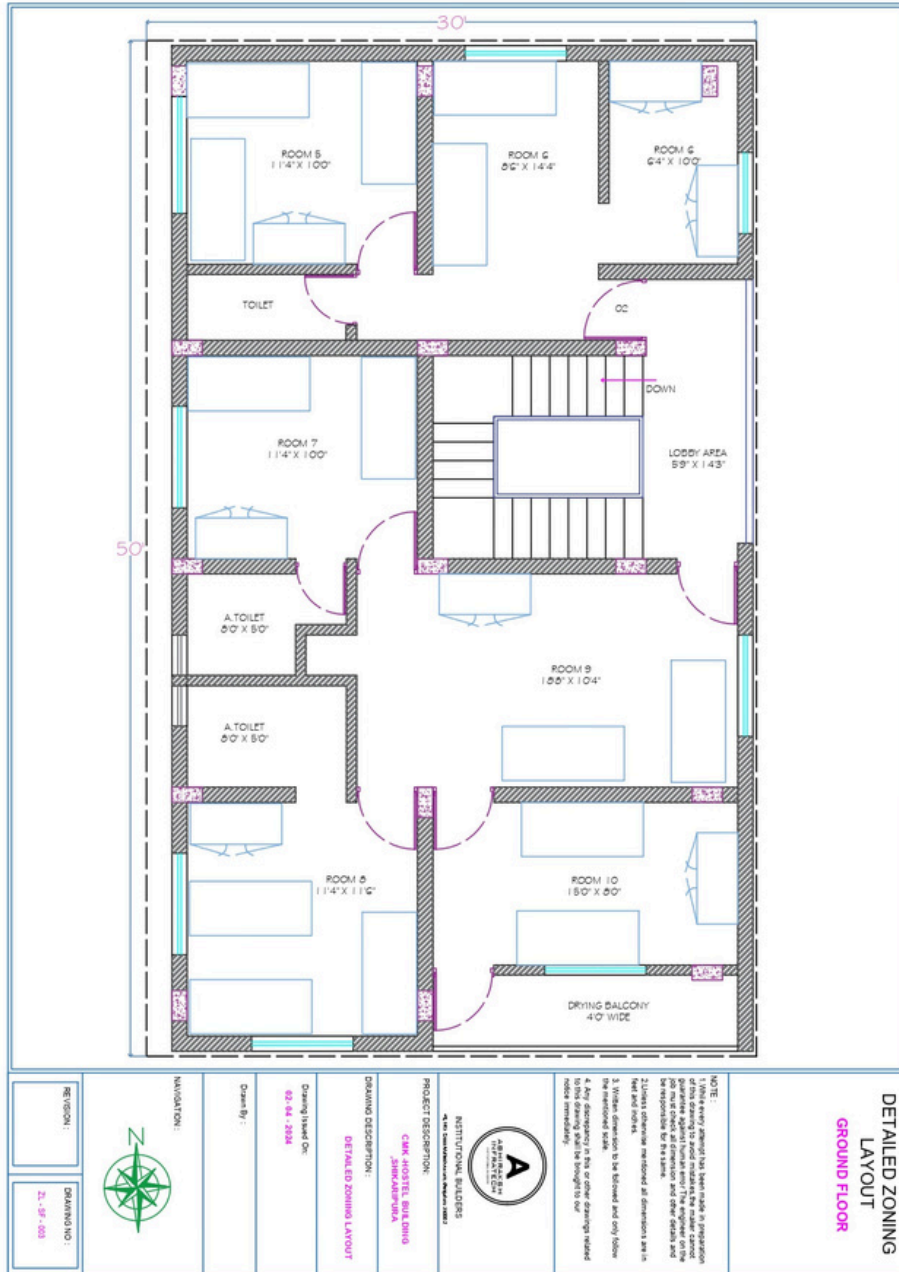

SOA TEAM TO SHREE CHANNAMALLIKARJUNA SCHOOL :

**Proposed Residential pu College For
Channamalikarjuna Vidya Samste**

**Proposed Residential pu College For
Channamalikarjuna Vidya Samste**

Proposed Residential pu College For
Channamalikarjuna Vidya Samste