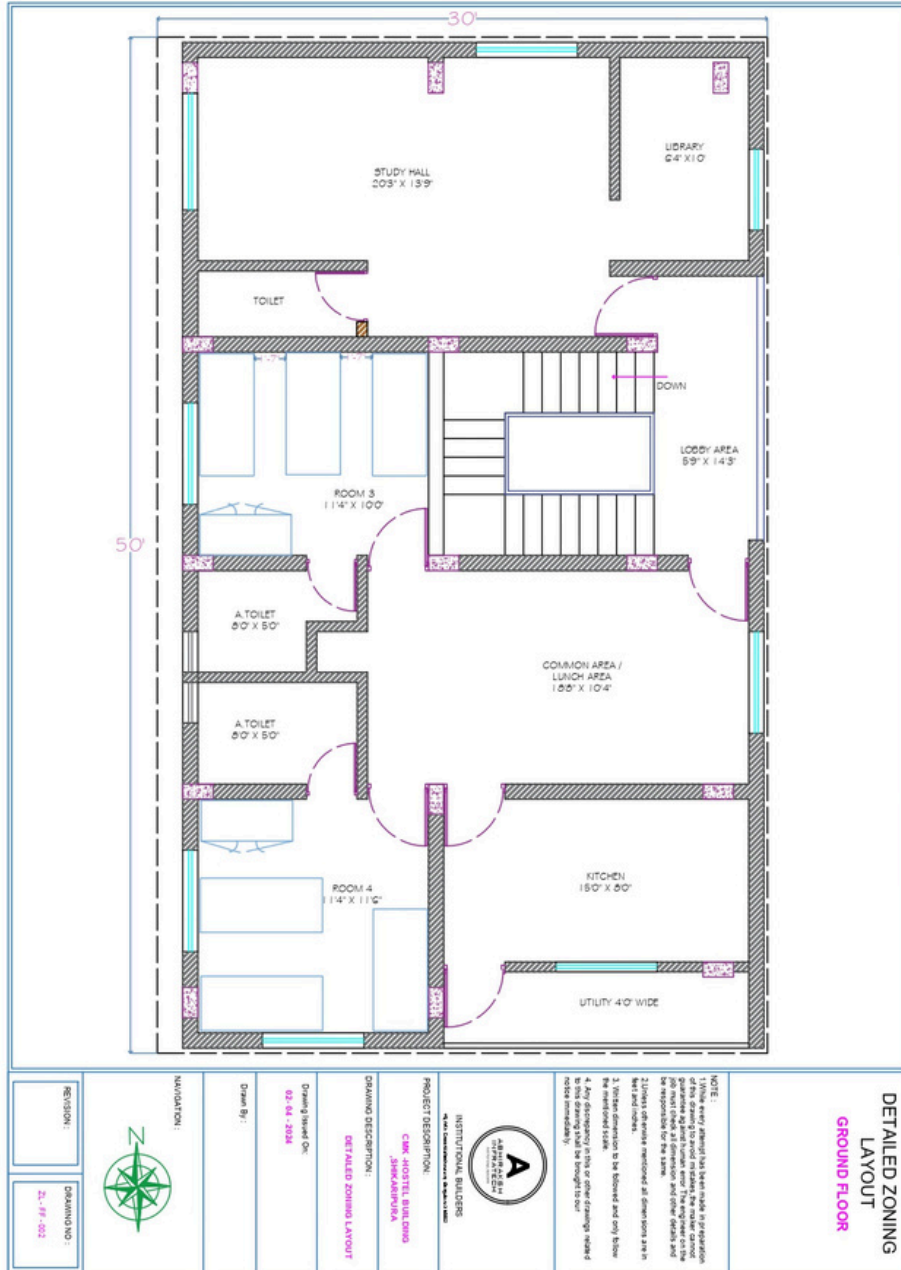

SOA TEAM TO SHREE CHANNAMALLIKARJUNA SCHOOL :

**Proposed Residential pu College For
Channamalikarjuna Vidya Samste**

**Proposed Residential pu College For
Channamalikarjuna Vidya Samste**

Proposed Residential pu College For
Channamalikarjuna Vidya Samste

SOULS OF ABHIRAKSH
Designing Institutions

**3D image's of Proposed Residential
pu College For Channamalikarjuna Vidya Samste**

SOULS OF ABHIRAKSH
Designing Institutions

**3D image's of Proposed Residential
pu College For Channamalikarjuna Vidya Samste**