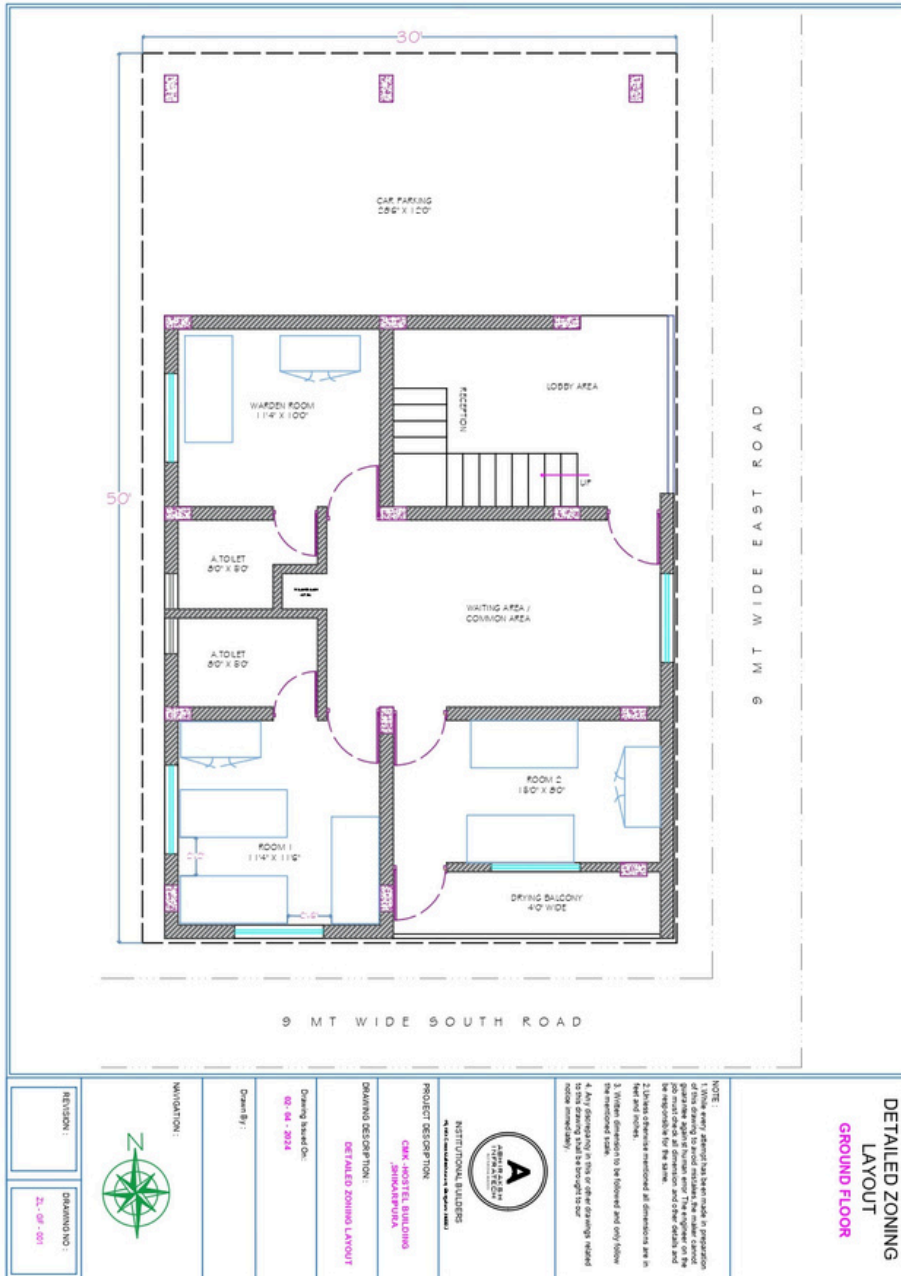

SOA TEAM TO SHREE CHANNAMALLIKARJUNA SCHOOL :

**Proposed Residential pu College For
Channamalikarjuna Vidya Samste**

**Proposed Residential pu College For
Channamalikarjuna Vidya Samste**

Proposed Residential pu College For
Channamalikarjuna Vidya Samste

SOULS OF ABHIRAKSH
Designing Institutions

**3D image's of Proposed Residential
pu College For Channamalikarjuna Vidya Samste**

SOULS OF ABHIRAKSH
Designing Institutions

**3D image's of Proposed Residential
pu College For Channamalikarjuna Vidya Samste**